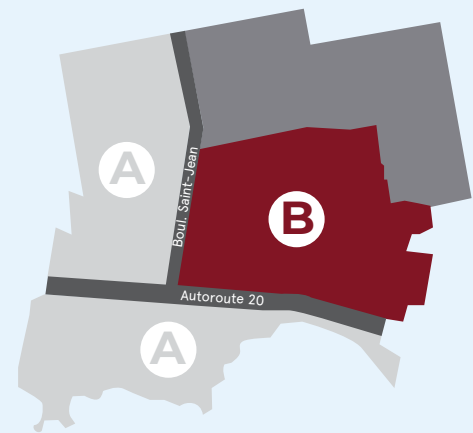

CALENDRIER DES COLLECTES
AVRIL 2026 – MARS 2027
WASTE COLLECTION CALENDAR
APRIL 2026 – MARCH 2027

SECTEUR B –
SECTOR B

- Écocentre
  Eco-centre
- Matières organiques
  Organic waste
- Matières recyclables
  Recyclables
- Déchets domestiques
  Household waste
- Collecte saisonnière de feuilles
  Seasonal leaf collection
- Encombrants
  Bulky items
- Matelas et sommiers
  Mattresses and box springs
- Arbres de Noël
  Christmas trees

COLLECTE
DES BRANCHES
(1er mai au 31 octobre)

Aucune demande n'est nécessaire. Déposer les branches en bordure de rue. Pour connaître le délai actuel de collecte, visitez ptclr.ca/collectes.

BRANCH
COLLECTION
(May 1 to October 31)

No request is necessary. Branches must be placed at the curb. To find out the current collection delay, visit ptclr.ca/collectes.

ÉCOCENTRES – ECOCENTRES

Agglomération de Montréal
Ce service est offert toute l'année.
This service is offered year-round.
Les plus près – Closest:
– 3535, rue Sartelon, Saint-Laurent
– 7272, rue Saint-Patrick, LaSalle

Apprenez-en plus sur les différents types de collectes, leurs consignes et les changements de service.

Learn more about the different types of collections, their guidelines, and service changes.

Balayez le code QR
Scan the QR code
ptclr.ca/collectes

AVRIL / APRIL 2026 B						
Dimanche Sunday	Lundi Monday	Mardi Tuesday	Mercredi Wednesday	Jeudi Thursday	Vendredi Friday	Samedi Saturday
			1	2	3	4
5	6	7	8	9	10	11
12	13	14	15	16	17	18
19	20	21	22	23	24	25
26	27	28	29	30		

MAI / MAY 2026 B						
Dimanche Sunday	Lundi Monday	Mardi Tuesday	Mercredi Wednesday	Jeudi Thursday	Vendredi Friday	Samedi Saturday
					1	2
3	4	5	6	7	8	9
10	11	12	13	14	15	16
17	18	19	20	21	22	23
24/31	25	26	27	28	29	30

JUIN / JUNE 2026 B						
Dimanche Sunday	Lundi Monday	Mardi Tuesday	Mercredi Wednesday	Jeudi Thursday	Vendredi Friday	Samedi Saturday
	1	2	3	4	5	6
7	8	9	10	11	12	13
14	15	16	17	18	19	20
21	22	23	24	25	26	27
28	29	30				

JUILLET / JULY 2026 B						
Dimanche Sunday	Lundi Monday	Mardi Tuesday	Mercredi Wednesday	Jeudi Thursday	Vendredi Friday	Samedi Saturday
			1	2	3	4
5	6	7	8	9	10	11
12	13	14	15	16	17	18
19	20	21	22	23	24	25
26	27	28	29	30	31	

AOÛT / AUGUST 2026 B						
Dimanche Sunday	Lundi Monday	Mardi Tuesday	Mercredi Wednesday	Jeudi Thursday	Vendredi Friday	Samedi Saturday
						1
2	3	4	5	6	7	8
9	10	11	12	13	14	15
16	17	18	19	20	21	22
23/30	24/31	25	26	27	28	29

SEPTEMBRE / SEPTEMBER 2026 B						
Dimanche Sunday	Lundi Monday	Mardi Tuesday	Mercredi Wednesday	Jeudi Thursday	Vendredi Friday	Samedi Saturday
		1	2	3	4	5
6	7	8	9	10	11	12
13	14	15	16	17	18	19
20	21	22	23	24	25	26
27	28	29	30			

OCTOBRE / OCTOBER 2026 B						
Dimanche Sunday	Lundi Monday	Mardi Tuesday	Mercredi Wednesday	Jeudi Thursday	Vendredi Friday	Samedi Saturday
				1	2	3
4	5	6	7	8	9	10
11	12	13	14	15	16	17
18	19	20	21	22	23	24
25	26	27	28	29	30	31

NOVEMBRE / NOVEMBER 2026 B						
Dimanche Sunday	Lundi Monday	Mardi Tuesday	Mercredi Wednesday	Jeudi Thursday	Vendredi Friday	Samedi Saturday
1	2	3	4	5	6	7
8	9	10	11	12	13	14
15	16	17	18	19	20	21
22	23	24	25	26	27	28
29	30					

DÉCEMBRE / DECEMBER 2026 B						
Dimanche Sunday	Lundi Monday	Mardi Tuesday	Mercredi Wednesday	Jeudi Thursday	Vendredi Friday	Samedi Saturday
		1	2	3	4	5
6	7	8	9	10	11	12
13	14	15	16	17	18	19
20	21	22	23	24	25	26
27	28	29	30	31		

JANVIER / JANUARY 2027 B						
Dimanche Sunday	Lundi Monday	Mardi Tuesday	Mercredi Wednesday	Jeudi Thursday	Vendredi Friday	Samedi Saturday
					1	2
3	4	5	6	7	8	9
10	11	12	13	14	15	16
17	18	19	20	21	22	23
24/31	25	26	27	28	29	30